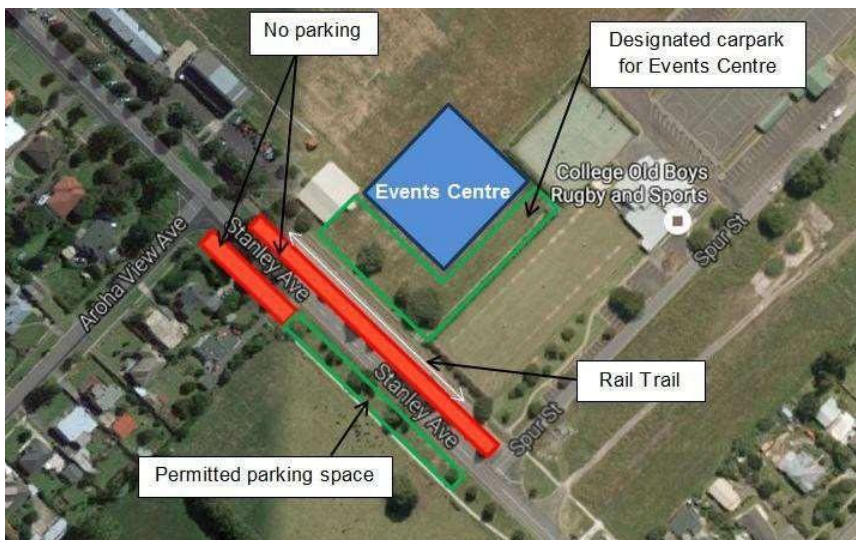

The car park provision was designed to meet the requirements 95% of the time and if overflow parking were to occur, it would not result in adverse safety and amenity effects.

The satellite map below highlights the surrounding areas, which are available for use when the Event Centre car park is at capacity. To protect the users of the cycle trail and the local residential homes, the area along Stanley Street needs to be closely managed to ensure that all requirements of the Resource Management Plan are abided by, as follows:

1. No car parking on grass verge outside any residential addresses.

2. No car parking on the grass verge adjacent to the cycle trail on Stanley Avenue (Western side of the road).

3. No car parking on the grass area/ verge within the designated car park of the Events Centre.

4. Parking on grass verge adjacent to the Crown Land which is located on the opposite side of Stanley Avenue to the Events Centre is permitted.

As a condition of your hire, you may be required to designate a person responsible for the traffic management of your Event Centre booking. This person will be responsible for placing traffic management cones and signage roadside to ensure people are informed as to where parking is not permitted.

Note: “Neighbours” means the occupier of every dwelling located along Stanley Avenue between Spur Street to the south and Stanley Avenue School to the north.

Hazard Map of Silver Fern Farms Events Centre